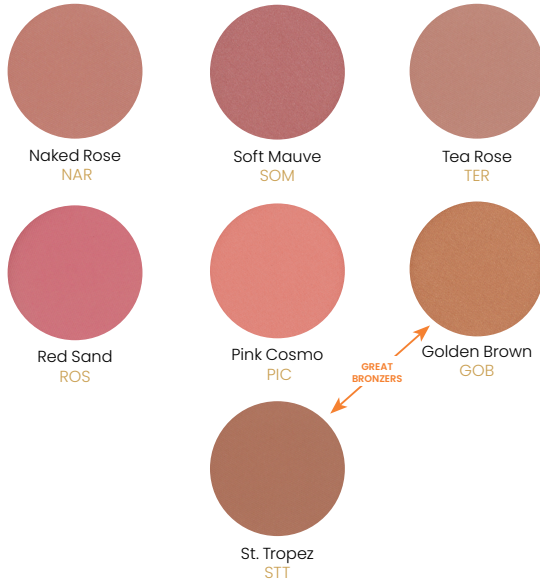

Precision Eye Liner Color Palette

Glide-On Gel Eye Liner Color Palette

Lip Glaze Color Palette

Lipstick Color Palette

COOL

NEUTRAL

WARM

Dual Action Color Palette

Smooth Finish Mineral Blush Color Palette

Cream Blush Stick Color Palette

Flawless Finish Color Palette

Liquid Concealer Color Palette

Flawless Body Coverage Color Palette