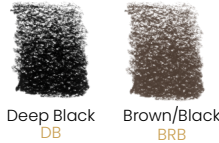

Precision Eye Liner Color Palette

Glide-On Gel Eye Liner Color Palette

Lip Glaze Color Palette

Lipstick Color Palette

COOL

NEUTRAL

WARM

Dual Action Color Palette

Smooth Finish Mineral Blush Color Palette

Cream Blush Stick Color Palette

Flawless Finish Color Palette

Liquid Concealer Color Palette

Flawless Body Coverage Color Palette