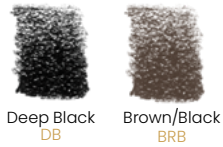

Precision Eye Liner Color Palette

Glide-On Gel Eye Liner Color Palette

Lip Glaze Color Palette

Lipstick Color Palette

COOL

NEUTRAL

WARM

Dual Action Color Palette

Smooth Finish Mineral Blush Color Palette

Cream Blush Stick Color Palette

Flawless Finish Color Palette

Liquid Concealer Color Palette

Flawless Body Coverage Color Palette