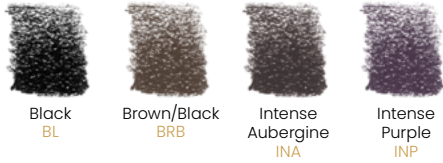

Precision Eye Liner Color Palette

Glide-On Gel Eye Liner Color Palette

Lip Glaze Color Palette

Lipstick Color Palette

COOL

NEUTRAL

WARM

Dual Action Color Palette

Smooth Finish Mineral Blush Color Palette

Cream Blush Stick Color Palette

Flawless Finish Color Palette

Liquid Concealer Color Palette

Flawless Body Coverage Color Palette