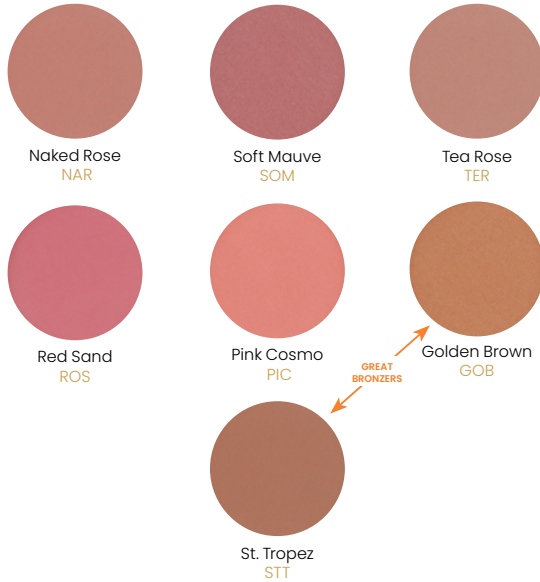

Precision Eye Liner Color Palette

Glide-On Gel Eye Liner Color Palette

Lip Glaze Color Palette

Lipstick Color Palette

COOL

NEUTRAL

WARM

Dual Action Color Palette

Smooth Finish Mineral Blush Color Palette

Cream Blush Stick Color Palette

Flawless Finish Color Palette

Liquid Concealer Color Palette

Flawless Body Coverage Color Palette