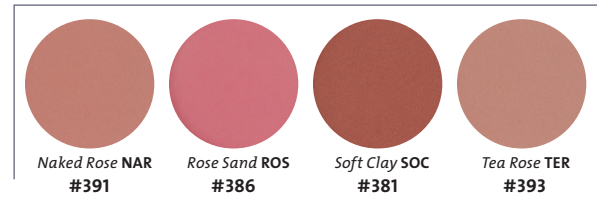

Eye Shadow Colors

MATTE COLLECTION

PEARL COLLECTION

HIGH PEARL COLLECTION

Perfect Finish Dual Action Wet or Dry Powder Foundation Colors

Blush Colors

COOL

NEUTRAL

WARM