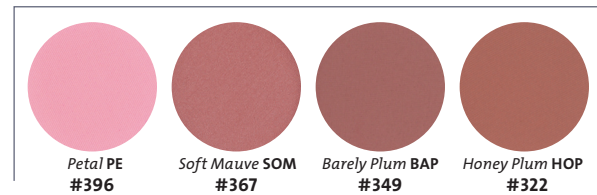

Eye Shadow Colors

MATTE COLLECTION

PEARL COLLECTION

HIGH PEARL COLLECTION

Perfect Finish Dual Action Wet or Dry Powder Foundation Colors

Blush Colors

COOL

NEUTRAL