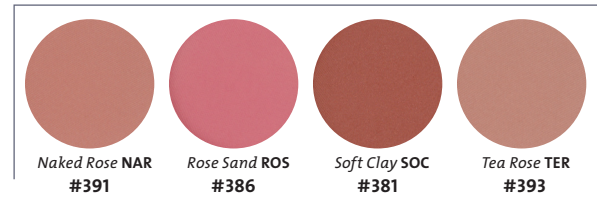

Eye Shadow Colors

MATTE COLLECTION

PEARL COLLECTION

HIGH PEARL COLLECTION

Perfect Finish Dual Action Wet or Dry Powder Foundation Colors

Blush Colors

COOL

NEUTRAL