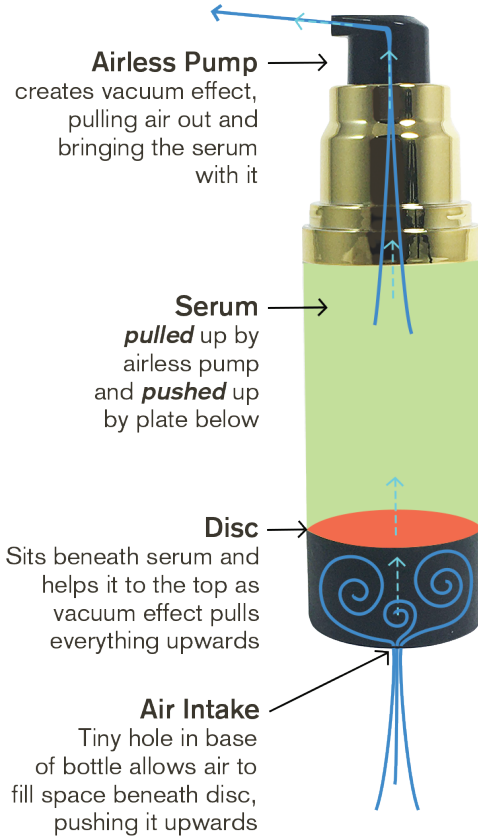

# AIRLESS BOTTLE TIPS

1. Prime the pump by placing your finger over the nozzle that dispenses the product. Depress the pump 8–10 times. Remove your finger from the nozzle and dispense the product.
2. If this is unsuccessful, turn the bottle over and you will see a small pin-sized hole in the bottom. Open a paperclip until it is straight and insert the straight end into the opening. Push up on the paperclip and the disc will rise up the bottle. Once you have pushed the product up as far as you can, depress the pump and dispense the product.